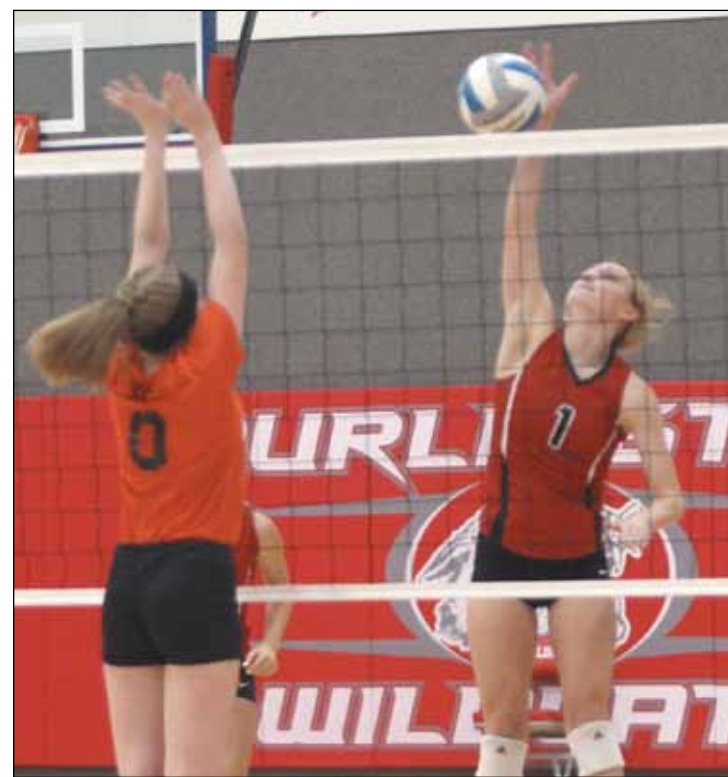

# Lady Wildcats third in home invitational

BURLINGTON — Three area volleyball teams were among those competing in the Burlington Invitational tournament held Saturday, Sept. 26, at Burlington. The Burlington Lady Wildcats went 3-2 to claim third place for a second year in a row. Southern Coffey County and Waverly had tougher runs, with SCC going 2-3 to place sixth and Waverly going 0-5 and finishing eighth.

SCC played in pool B with Humboldt, Iola and Lyndon. The Lady Titans went 1-2, defeating Lyndon, 25-13, 25-22, but taking losses to Humboldt, 15-25, 11-25, and Iola, 25-23, 24-26, 20-25. Humboldt went 3-0, also topping Lyndon, 25-14, 26-24, and Iola, 12-25, 26-24, 17-25. Iola went 2-1, earning a 25-18, 26-24 win over Lyndon in addition to their loss to Humboldt and win over SCC. Lyndon went 0-3.

Burlington, along with Emporia, Humboldt and Iola, advanced into the championship bracket. In the semifinals, Burlington took a loss in three sets to Humboldt, 16-25, 25-20, 29-27. In the final set of the match, the Lady Wildcats were down 16-24 and tied it up at 24-24 before taking the loss. In the other semifinal match, Emporia defeated Iola, 25-10, 25-16. In the third-place game, Burlington bested Iola, 25-23, 16-25, 25-21. Emporia topped Humboldt, 25-13, 25-18, in the championship game.

On the day for Burlington, Caydence Doebele led in kills with 31, followed by Madison Coursen with 26, Libby Stadel with 21 and Karlie Whitworth

The Burlington Lady Wildcats claimed third place in their home tournament, the Burlington Invitational Saturday. After a 1-11 start to the season, the Lady Wildcats have gone 5-2 in the past week. Members of the team are, from left, front row - Chloe Medlock, Taven Allen, Makena Klubek, Miranda Meats; back row - Karlie Whitworth, Harlee Young, Gracie Becker, Libby Stadel, Caydence Doebele and Madison Coursen.