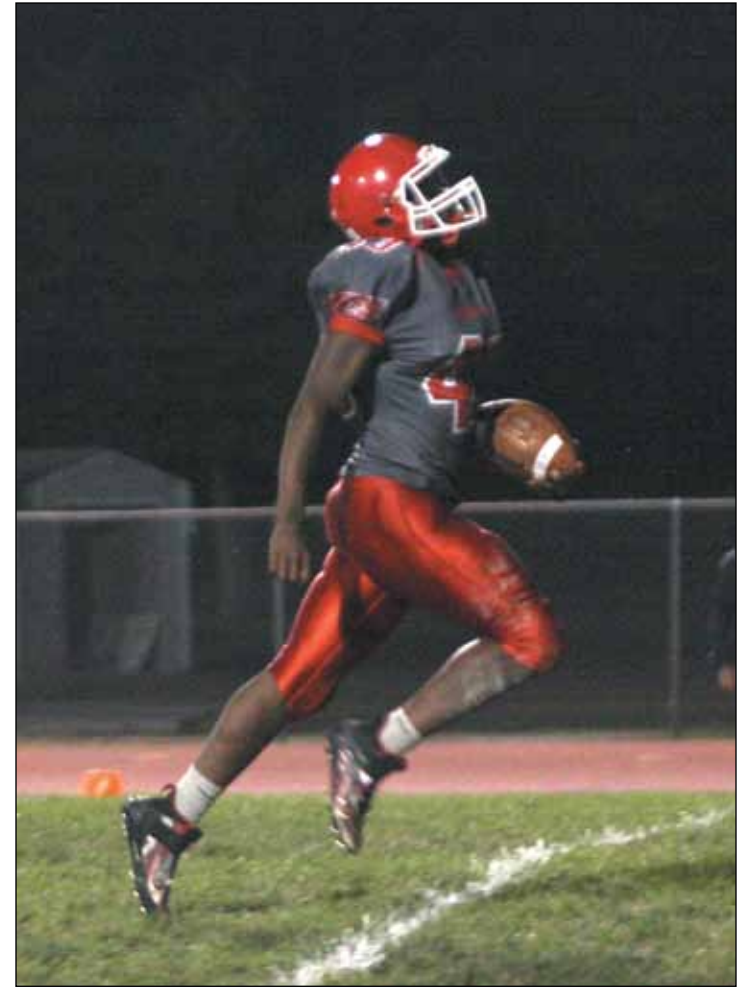

Braden Sloyer led the passing game, going four for nine for 133 yards and a touchdown. Top receivers were Gavin Price with a catch for 80 yards and a touchdown and Damon Hoback with two catches for 27 yards.

On the ground, leaders were Sloyer with 173 yards and three touchdowns on 18 carries, Gavin Price with 70 yards on nine carries and Caedon Berkenmeier with 24 yards and two touchdowns on three carries.

In point-after-touchdown attempts, Price and Cody Long each scored two rushing two-point conversions and Damon Hoback made catches to score two passing two-point conversions.

On defense, leading tacklers were Sloyer and Max Kuhlmann with seven each, Jacob Dugar with four and Hoback and Shalonn Wright with three each. Sloyer, Hoback and Wright each had two tackles for a loss of yards. Wright had the team's only sack and also returned an Osawatomie fumble for a touchdown. Kuhlmann, Bryce Pritchett and Wyatt Wilson each made an interception.

The Wildcats travel to La Cygne Friday, Sept. 25, to take on Prairie View in a Pioneer League match-up. Kick-off is scheduled for 7 p.m.

Katie McMurray/The Republican

The Burlington Wildcats earned a dominating 54-0 shutout win over the visiting Osawatomie Trojans in their fall homecoming game Friday, Sept. 18. Above, with arms outstretched, Burlington's Caedon Berkenmeier goes for the diving tackle against Osawatomie ball carrier Sutter Conrad. Clockwise from upper right, Wildcat Shalonn Wright sprints for the end zone on a touchdown run after recovering a football jostled loose by a tackle and breaking away from a group of Wildcat and Trojan players; Braden Sloyer (5) wraps his arms around the football as he carries it down the sideline on an offensive play for Burlington with teammate Gavin Finnerty running alongside him; and the Burlington Wildcats, led by their senior players, take the field prior to kick-off.