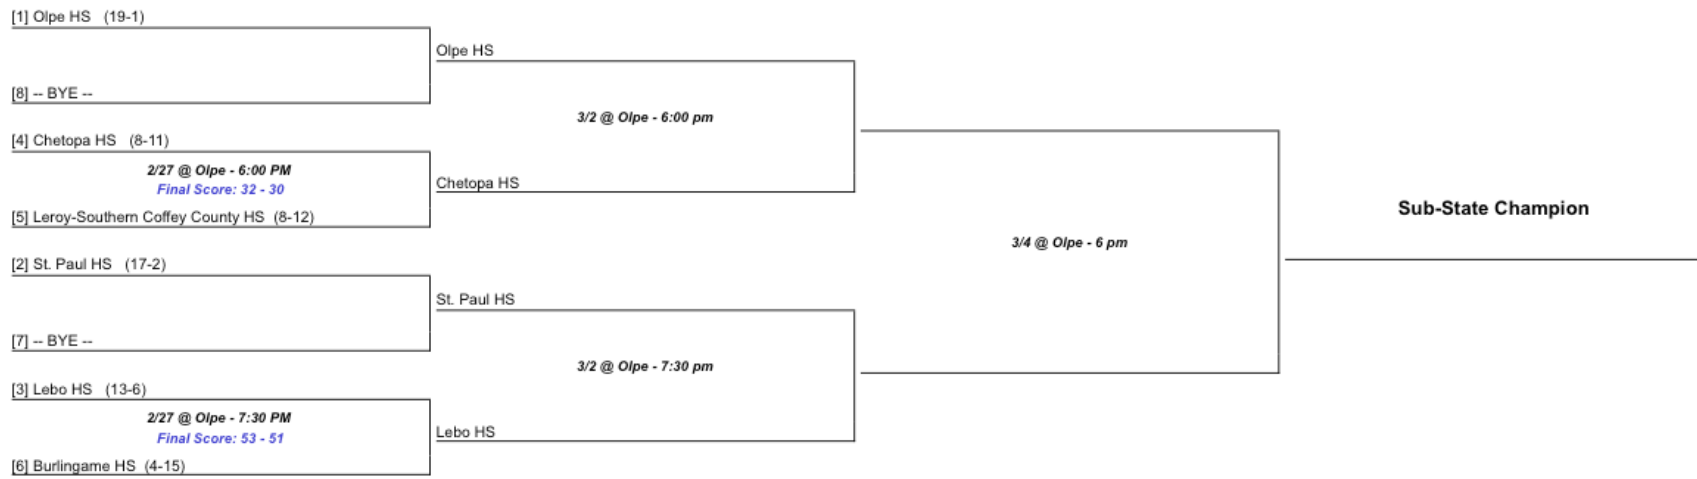

Kansas State High School Activities Association

Class 1A Div I - Sub-State Girls Basketball Bracket February 27 - March 4, 2017

Site: Olpe HS

Manager: Chris Schmidt

Kansas State High School Activities Association

Class 1A Div II - Sub-State Girls Basketball Bracket February 27 - March 4, 2017

Site: Waverly HS

Manager: Susan Wildeman