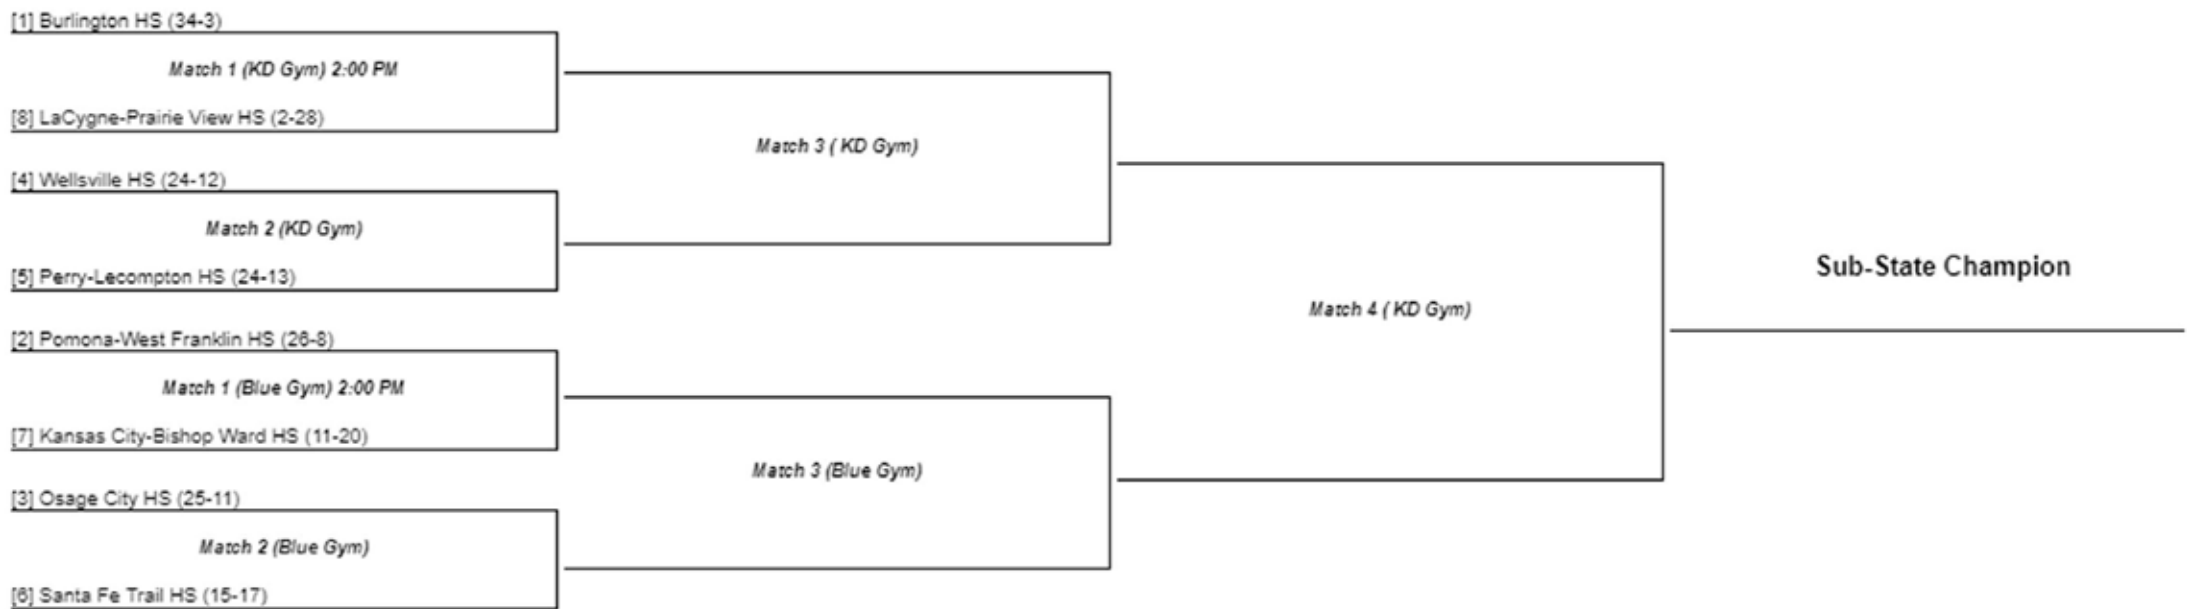

Kansas State High School Activities Association
Class 3A - Sub-State Volleyball Bracket
 October 20, 2018

Site: Wellsville HS
 Manager: Brad Burkdoll

Match(s) #1 Start Time: 2:00 PM
 Other matches will start 20 min. (10 min) after)

Kansas State High School Activities Association
Class 1A - Sub-State Volleyball Bracket
 October 20, 2018

Site: Centralia HS
 Manager: Roger Holthaus

Match(s) #1 Start Time: 1PM/5PM
 Other matches will start 20 min. (10 min) after)

Sub-State #1

Sub-State #2