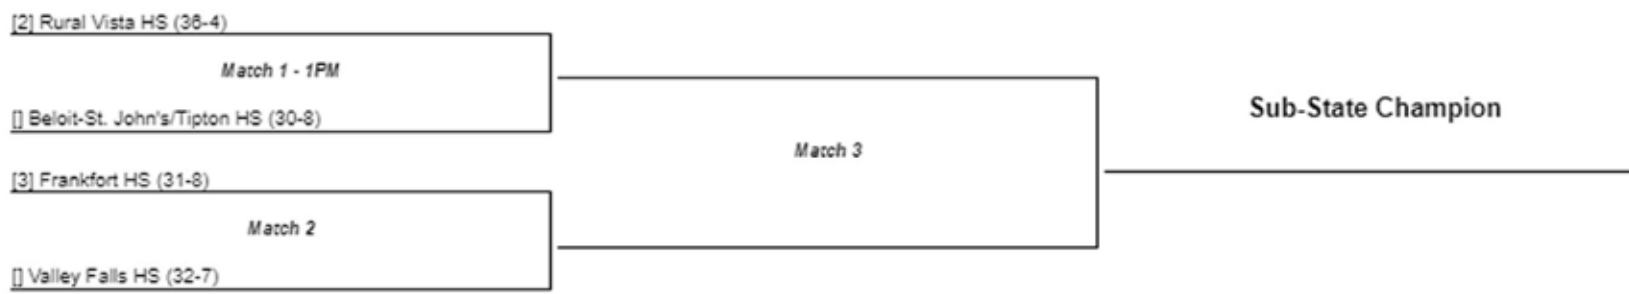

Sub-State #1