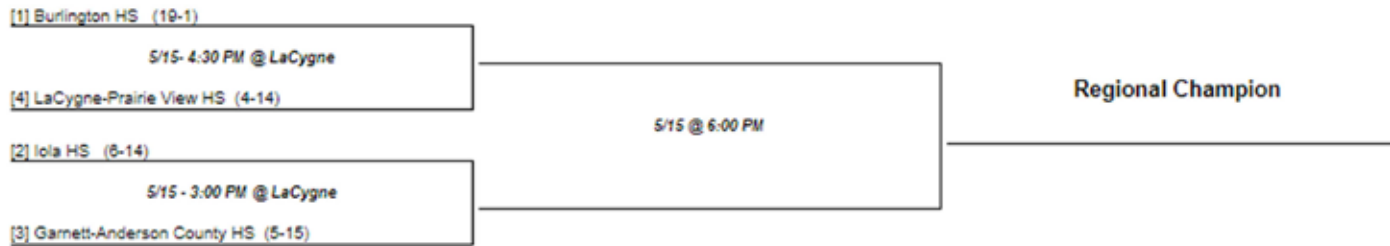

Kansas State High School Activities Association  
**Class 4A Div II - Regional Girls Softball Bracket**  
**May 15, 2018**

Site: LaCygne-Prairie View HS

Manager: Mark Meek

Kansas State High School Activities Association  
**Class 2-1A - Regional Girls Softball Bracket**  
**May 14-15, 2018**