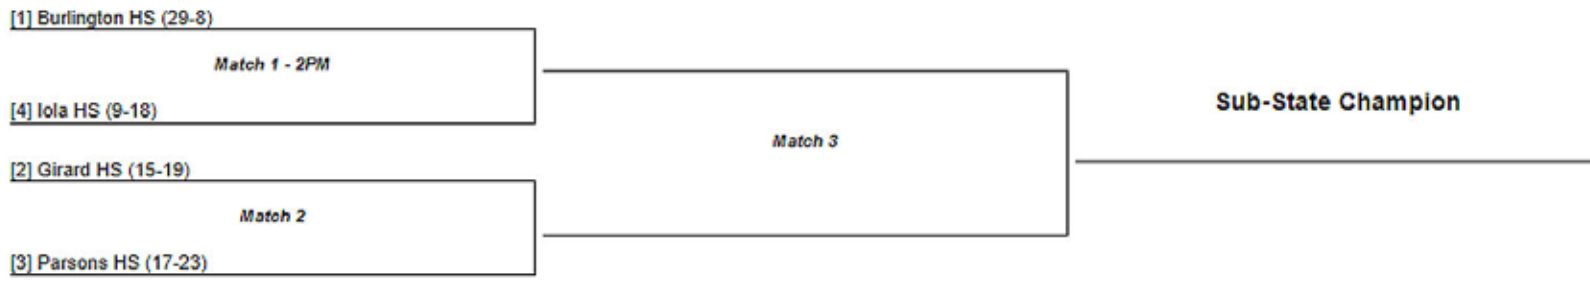

Kansas State High School Activities Association
Class 4A DII - Sub-State Volleyball Bracket
 October 21, 2017

Site: Burlington HS
Manager: Dave Watkins

Match(s) #1 Start Time: 2:00 pm
 Other matches will start 20 min. (10 min) after

Kansas State High School Activities Association
Class 1A DI - Sub-State Volleyball Bracket
 October 21, 2017

Site: Chetopa HS
Manager: Dennis Orns

Match(s) #1 Start Time: 2:00pm
 Other matches will start 20 min. (10 min) after