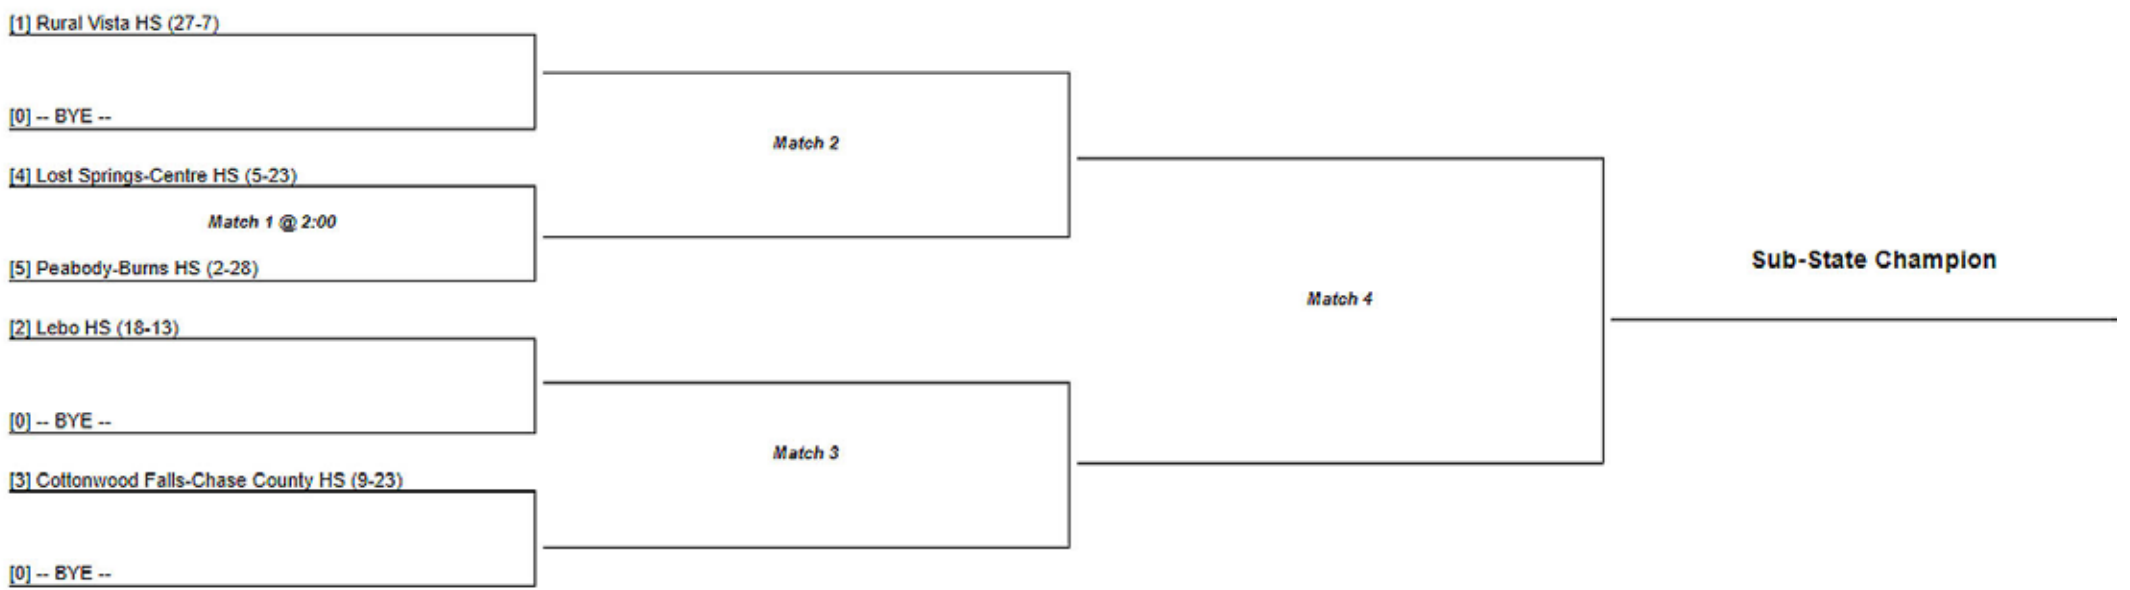

Kansas State High School Activities Association
Class 1A DI - Sub-State Volleyball Bracket
 October 21, 2017

Site: Chetopa HS
Manager: Dennis Orns

Match(s) #1 Start Time: 2:00pm
 Other matches will start 20 min. (10 min) after

Kansas State High School Activities Association
Class 1A DI - Sub-State Volleyball Bracket
 October 21, 2017

Site: Lebo HS
Manager: Dale True

Match(s) #1 Start Time: 2:00
 Other matches will start 20 min. (10 min) after