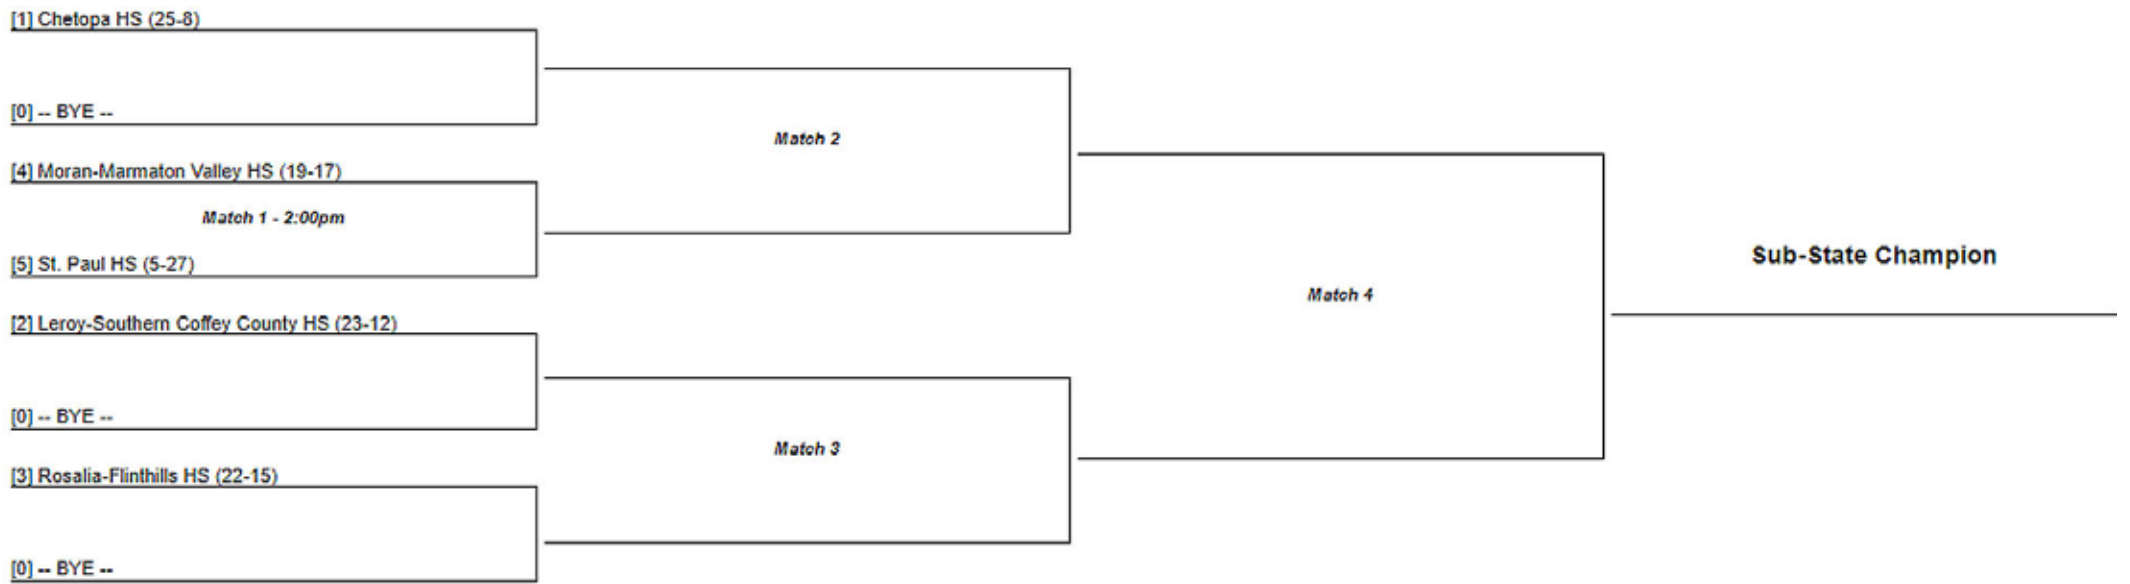

Kansas State High School Activities Association
Class 4A DII - Sub-State Volleyball Bracket
 October 21, 2017

Site: Burlington HS
Manager: Dave Watkins

Match(s) #1 Start Time: 2:00 pm
 Other matches will start 20 min. (10 min) after

Kansas State High School Activities Association
Class 1A DI - Sub-State Volleyball Bracket
 October 21, 2017

Site: Chetopa HS
Manager: Dennis Orns

Match(s) #1 Start Time: 2:00pm
 Other matches will start 20 min. (10 min) after

Kansas State High School Activities Association
Class 1A DI - Sub-State Volleyball Bracket
 October 21, 2017

Site: Lebo HS
Manager: Dale True

Match(s) #1 Start Time: 2:00
 Other matches will start 20 min. (10 min) after