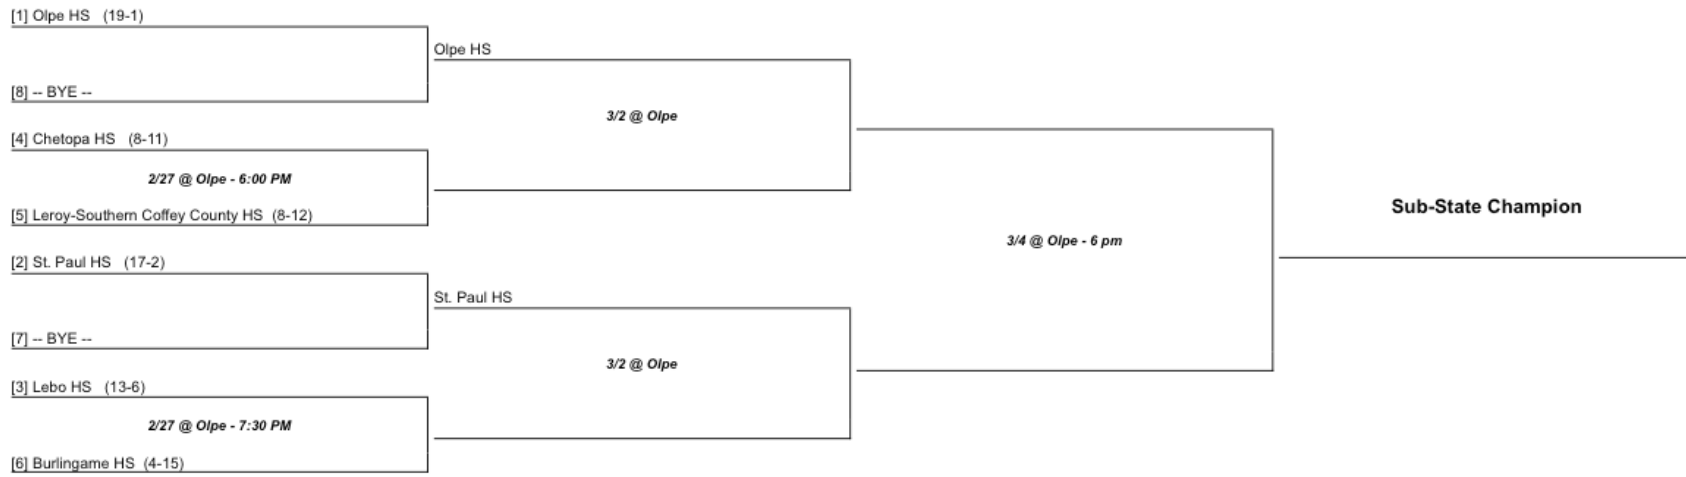

Kansas State High School Activities Association

Class 1A Div I - Sub-State Girls Basketball Bracket February 27 - March 4, 2017

Site: Olpe HS

Manager: Chris Schmidt

Kansas State High School Activities Association

Class 1A Div II - Sub-State Girls Basketball Bracket February 27 - March 4, 2017

Site: Waverly HS

Manager: Susan Wildeman