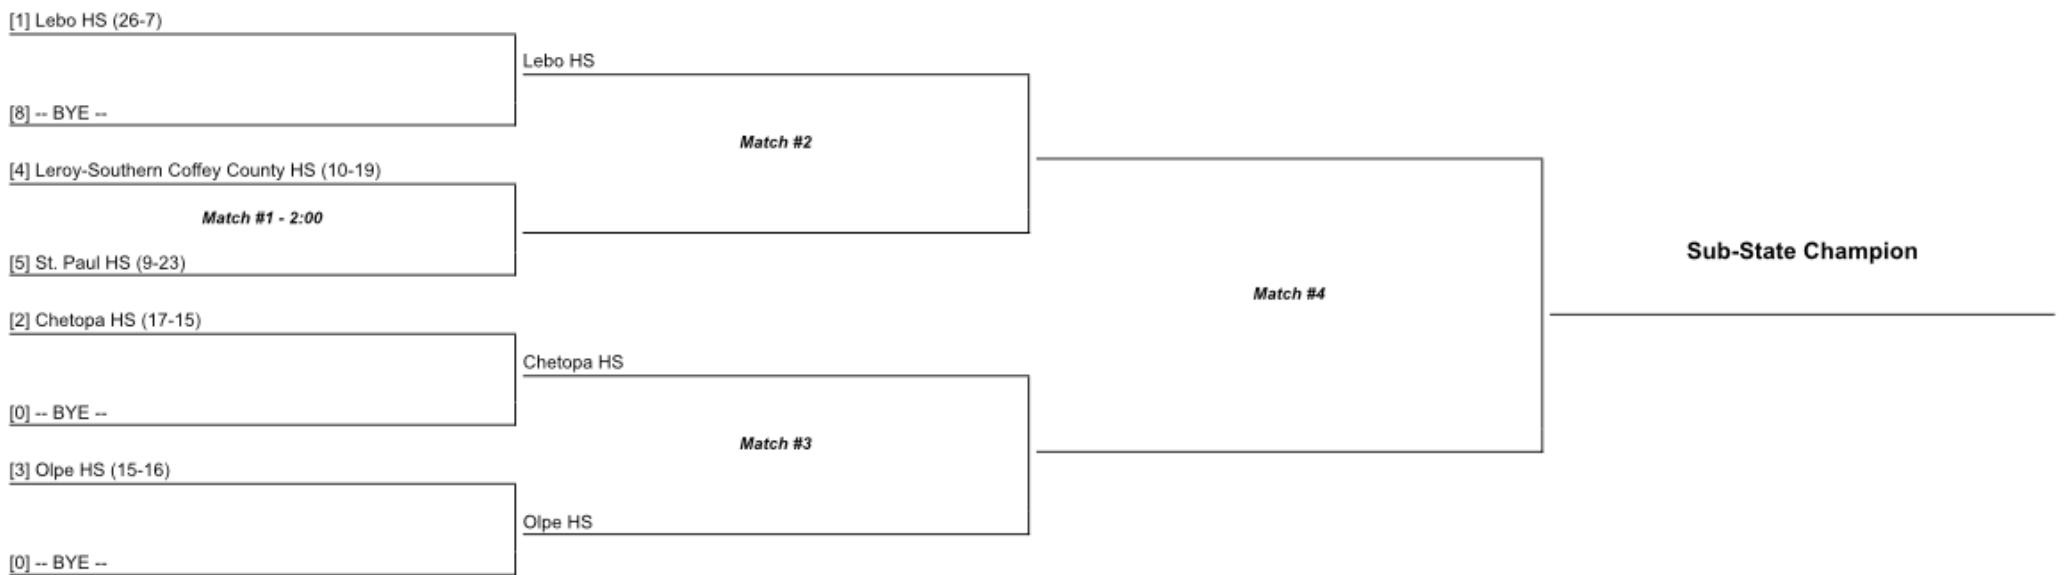

Kansas State High School Activities Association

Class 4A DII - Sub-State Volleyball Bracket October 22, 2016

Site: Burlington HS
Manager: Dave Watkins

Match(s) #1 Start Time: 2:00 p.m.
Other matches will start 20 min. (10 min) after

Kansas State High School Activities Association

Class 1A DI - Sub-State Volleyball Bracket October 22, 2016

Site: St. Paul HS
Manager: Mark Terlip

Match(s) #1 Start Time: 2:00 pm
Other matches will start 20 min. (10 min) after

Kansas State High School Activities Association

Class 1A DII - Sub-State Volleyball Bracket October 22, 2016

Site: Waverly HS
Manager: Susan Wildeman

Match(s) #1 Start Time: 2:00
Other matches will start 20 min. (10 min) after