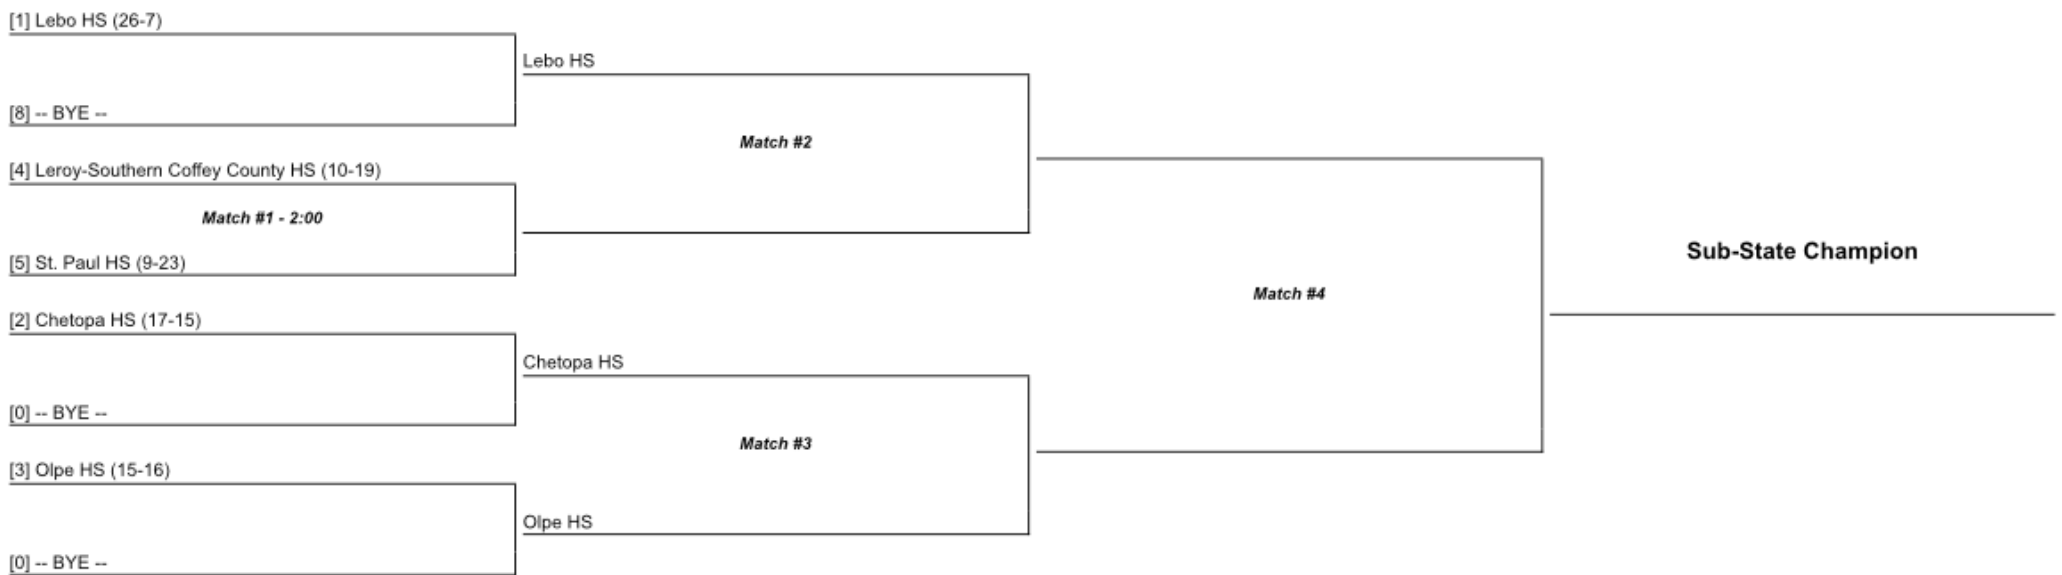

Kansas State High School Activities Association

Class 4A DII - Sub-State Volleyball Bracket October 22, 2016

Site: Burlington HS
Manager: Dave Watkins

Match(s) #1 Start Time: 2:00 p.m.
Other matches will start 20 min. (10 min) after

Kansas State High School Activities Association

Class 1A DI - Sub-State Volleyball Bracket October 22, 2016

Site: St. Paul HS
Manager: Mark Terlip

Match(s) #1 Start Time: 2:00 pm
Other matches will start 20 min. (10 min) after

Kansas State High School Activities Association

Class 1A DII - Sub-State Volleyball Bracket October 22, 2016

Site: Waverly HS
Manager: Susan Wildeman

Match(s) #1 Start Time: 2:00
Other matches will start 20 min. (10 min) after