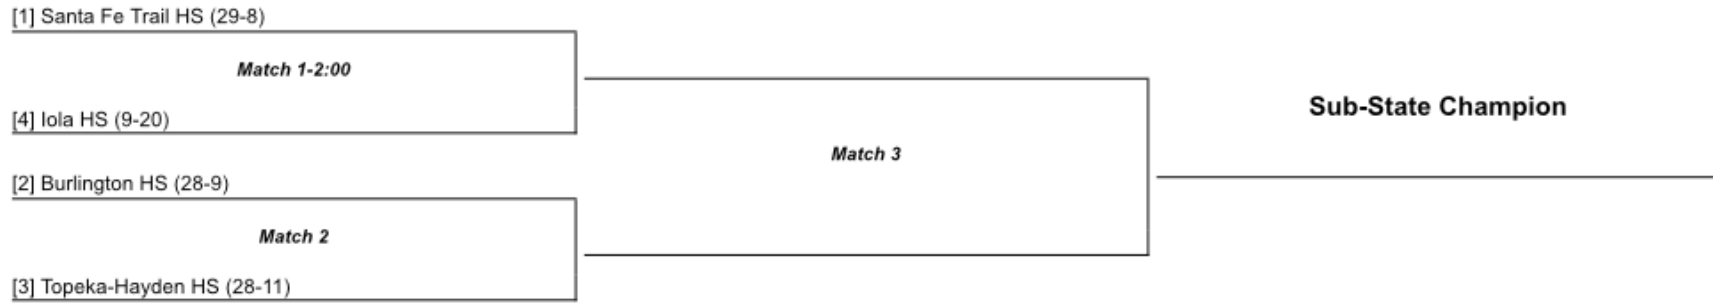

Kansas State High School Activities Association

Class 4A DII - Sub-State Volleyball Bracket October 22, 2016

Site: Burlington HS
Manager: Dave Watkins

Match(s) #1 Start Time: 2:00 p.m.
Other matches will start 20 min. (10 min) after

Kansas State High School Activities Association

Class 1A DI - Sub-State Volleyball Bracket October 22, 2016

Site: St. Paul HS
Manager: Mark Terlip

Match(s) #1 Start Time: 2:00 pm
Other matches will start 20 min. (10 min) after