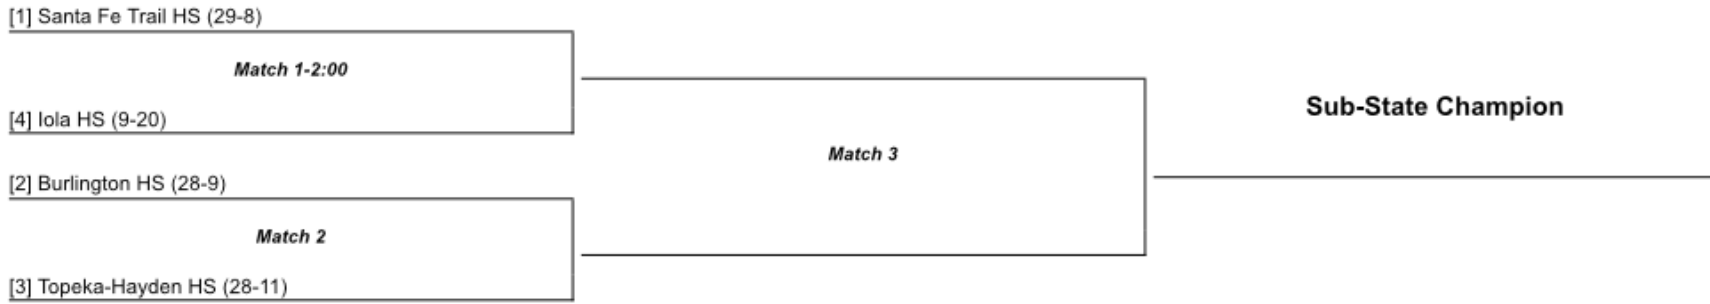

Kansas State High School Activities Association

Class 4A DII - Sub-State Volleyball Bracket October 22, 2016

Site: Burlington HS
Manager: Dave Watkins

Match(s) #1 Start Time: 2:00 p.m.
Other matches will start 20 min. (10 min) after

Kansas State High School Activities Association

Class 1A DI - Sub-State Volleyball Bracket October 22, 2016

Site: St. Paul HS
Manager: Mark Terlip

Match(s) #1 Start Time: 2:00 pm
Other matches will start 20 min. (10 min) after